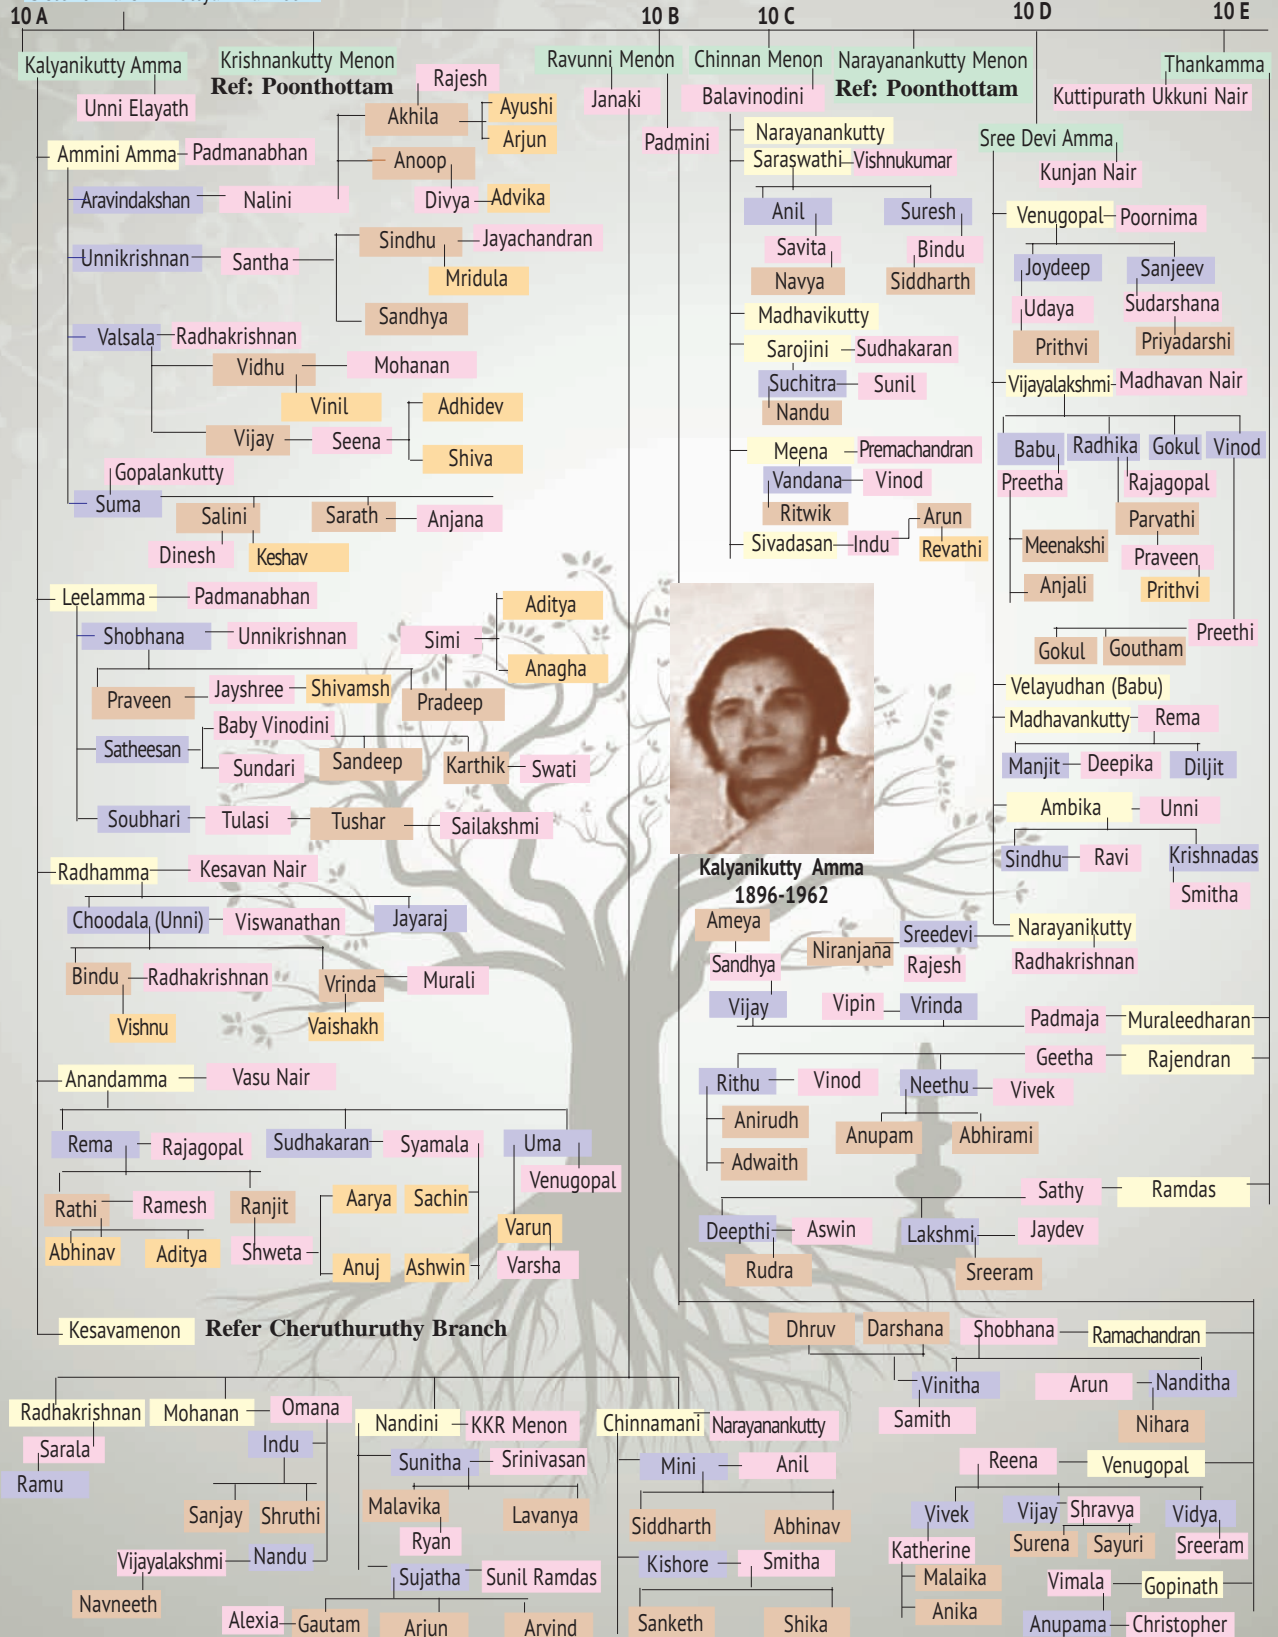

PULLOONI

Branch

Tree No.10

Kunju Amma xxxxx
Vallathol Narayanikutty Amma
Sister of Lakshmikuttyamma Tree 1

Vallathol Unnimaya (Parukutty Amma) — Jathavedan Thirumulpad

Tree No.11

Vallathol Sharada Amma
1912 - 2000