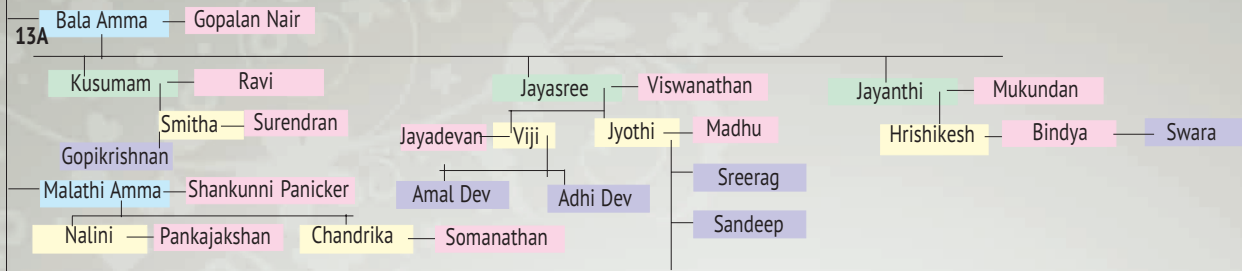

Vallathol Sankara Menon (Brother of Janaki Amma Ref.: Tree 1 A)

Pattathil Ammu Amma (Pattathil Bhagirathi Amma's Tree 18 mother's younger sister)