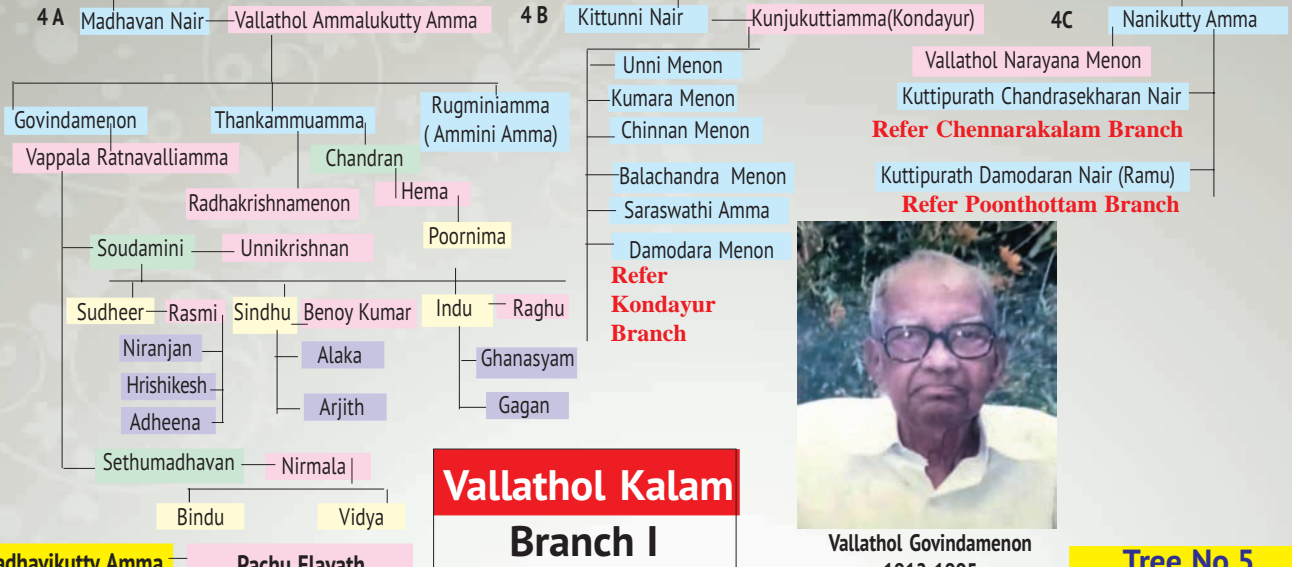

Vallathol Ukkunni Menon (Pullooni)

Kuttipurath Parvathi Amma

Tree No.4

Madhavikutty Amma

Pachu Elayath

Tree No.5