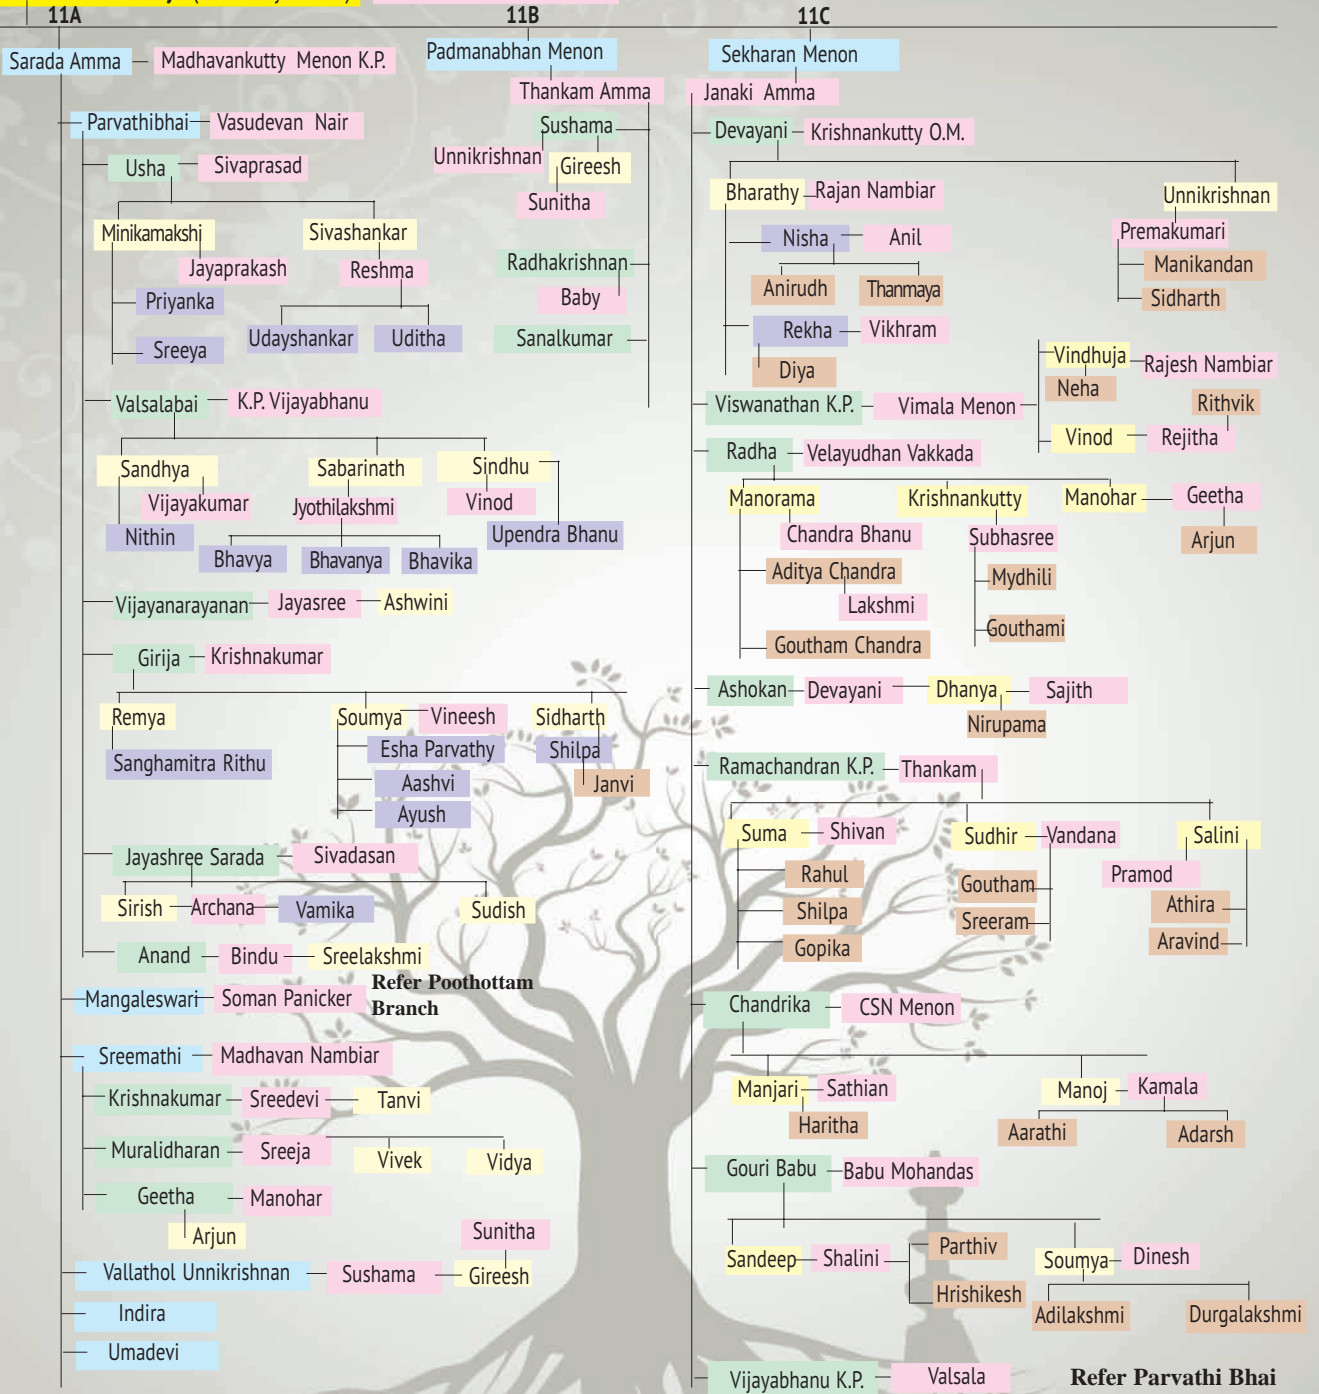

PULLOONI

Branch

Tree No.10

Kunju Amma xxxxx
Vallathol Narayanikutty Amma
Sister of Lakshmikuttyamma Tree 1

Vallathol Unnimaya (Parukutty Amma) — Jathavedan Thirumulpad

Tree No.11

Vallathol Sharada Amma
1912 - 2000