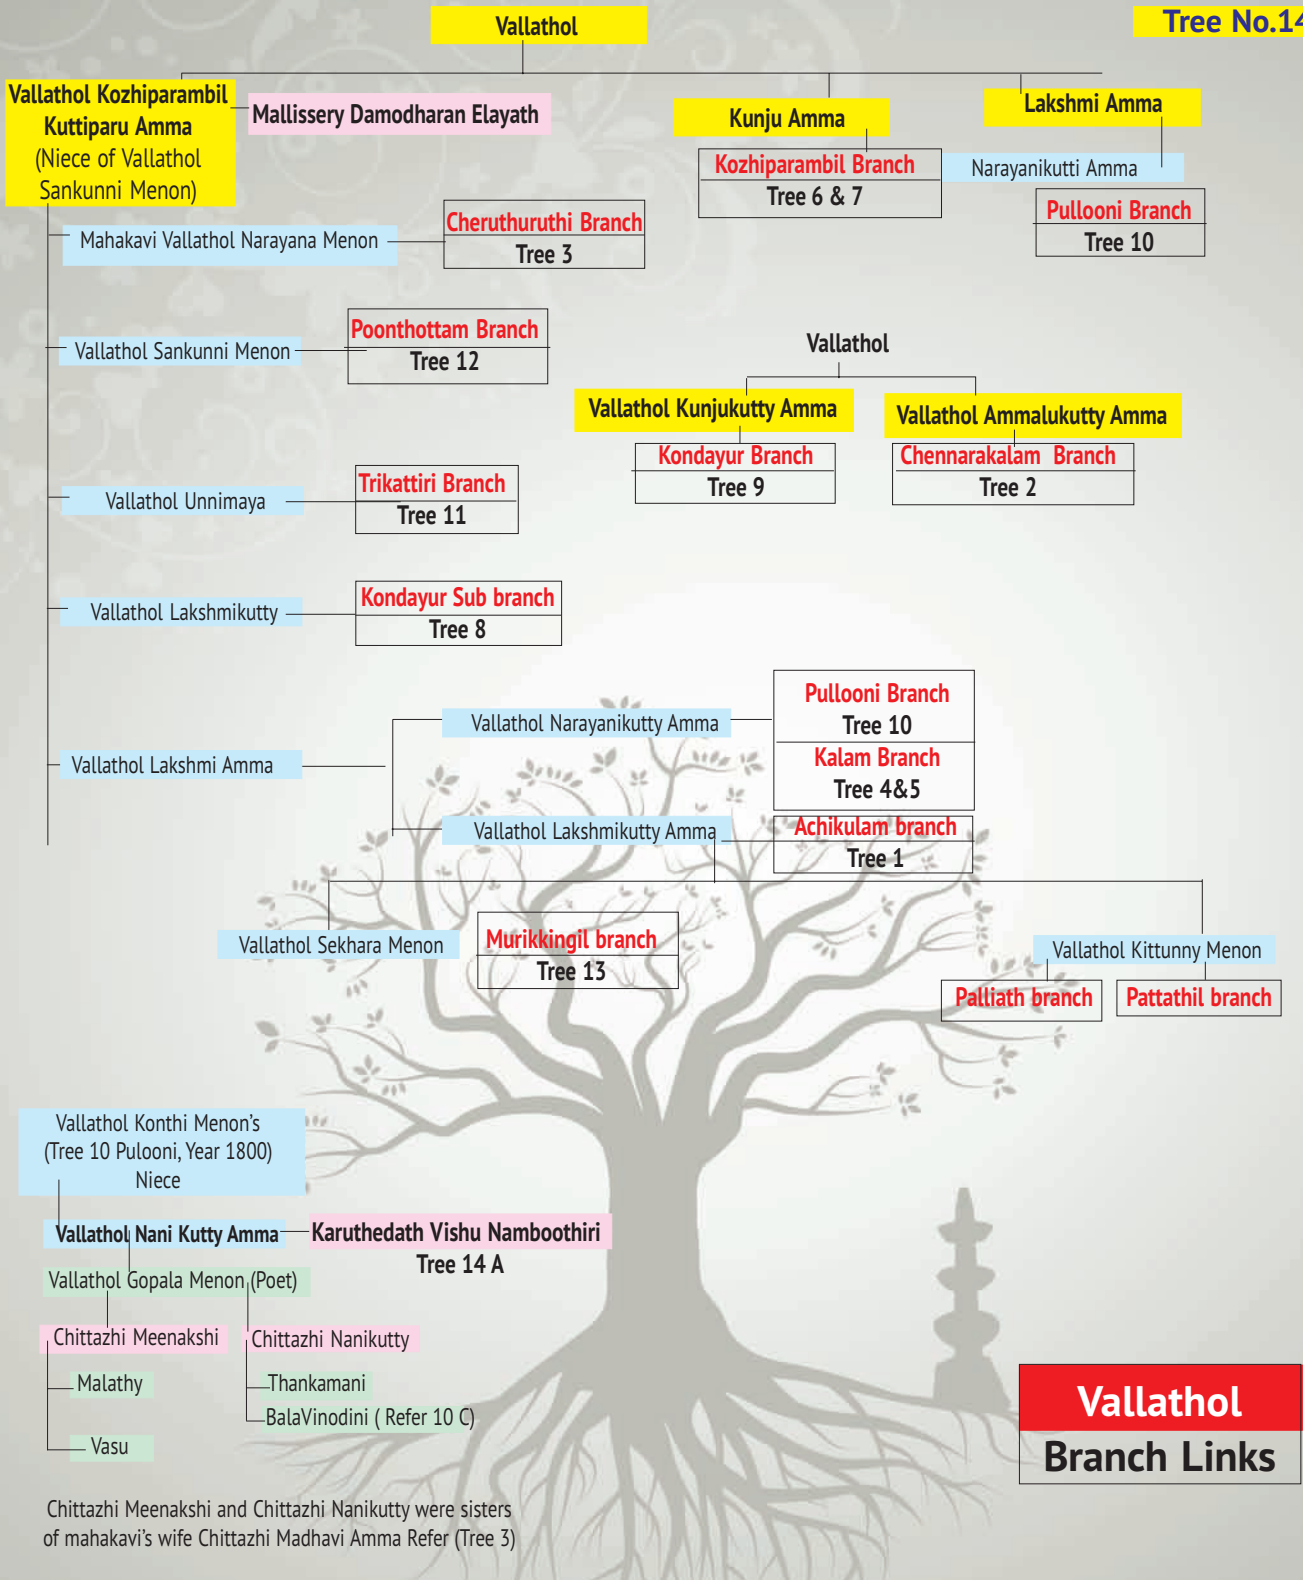

Chittazhi Meenakshi and Chittazhi Nanikutty were sisters of mahakavi's wife Chittazhi Madhavi Amma Refer (Tree 3)

All Family Trees updated in May 2014

Disclaimer : Most of the information especially the old ones were received from Sri. Kuttipurath Chandrasekharan Nair (Tree 4 C) before his demise in 2019 at the age of 94 when his memory was as sharp as any youngster. Every effort has been taken painstakingly to ensure the information given herein are as accurate as possible. Some mistakes might have crept in due to the period covered stretching back to 1800.