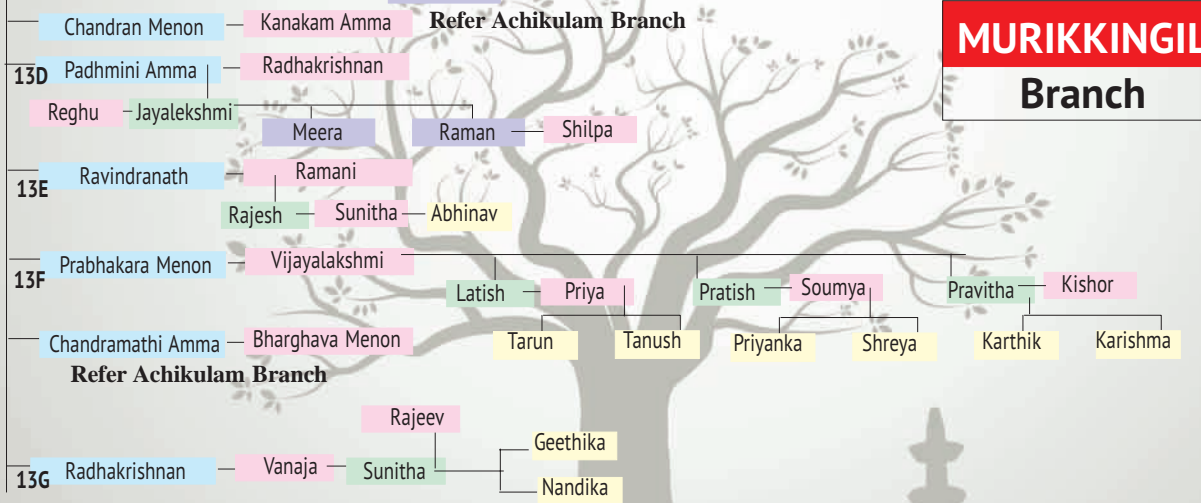

Core Committee Members 2024 Reunion

Anil Vallathol
Bharadwajan Vallathol
Nandakumar Vallathol

Rathi Ramesh Menon
Ravindranathan K.
Vinod Vallathol Menon (Dr.)