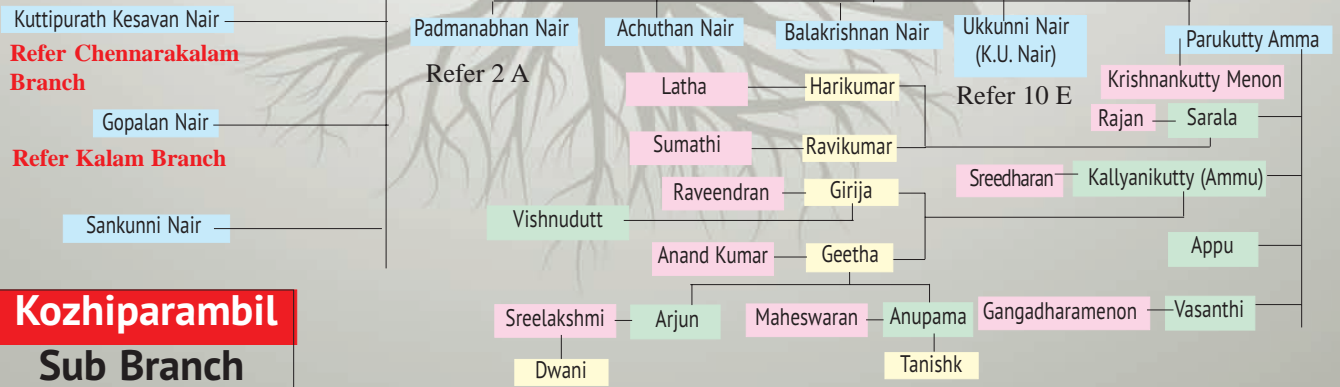

Vallathol Ukkunni Menon (Pullooni)

Kuttipurath Parvathi Amma

Tree No.4

Madhavikutty Amma

Pachu Elayath

Tree No.5

Vallathol Kozhiparambil Kochunni Menon (Brother of Vallathol Ukkunni Menon, Pullooni)

Kuttipurath Meenakshi Amma

Kuttipurath Ammukuttiamma

Tree No.6