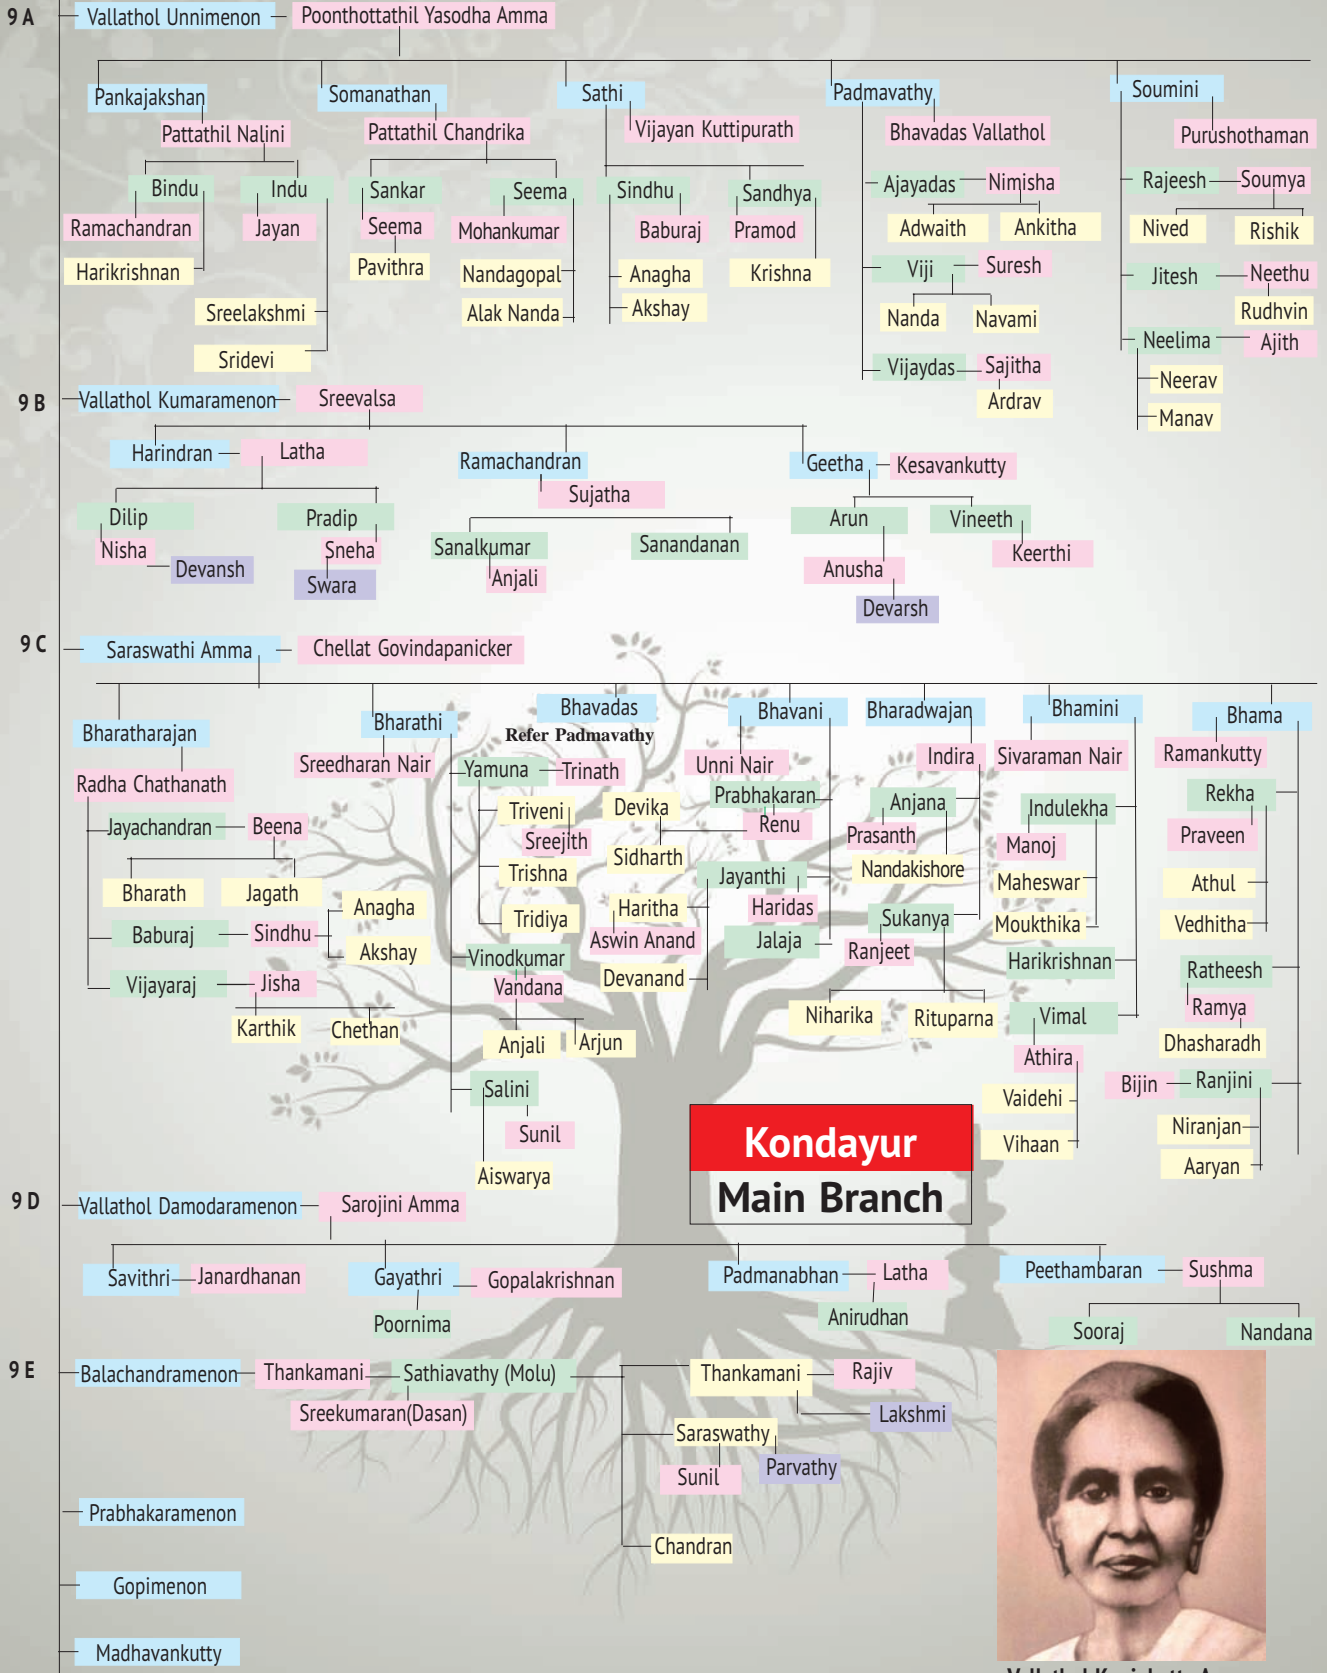

Vallathol Kunjukutty Amma
1891-1975

Vallathol Kunjukutty Amma — Kittunninair Kuttipurath

Tree No.9

Kondayur
Main Branch