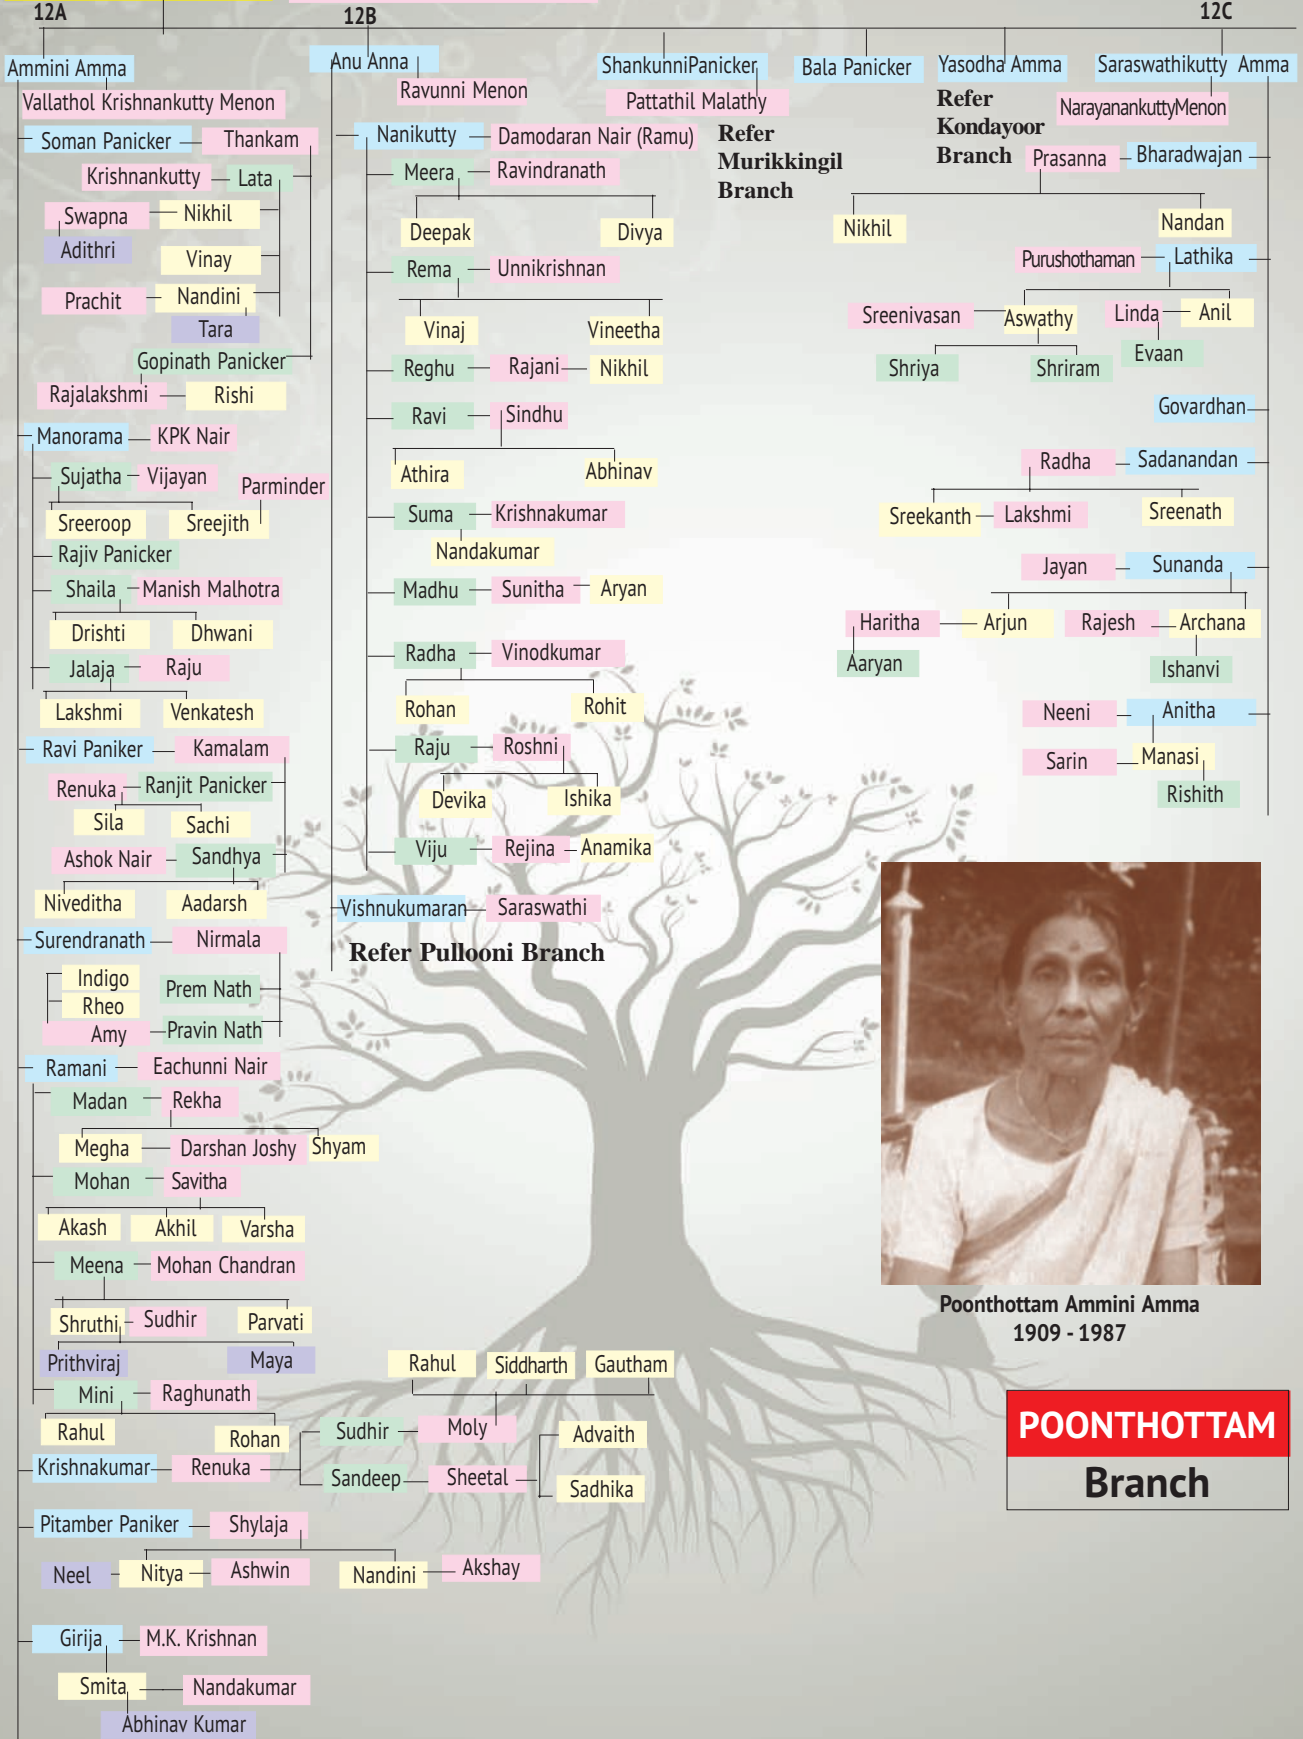

Vallathol Sankunni Menon Poonthottam Nanikutty Amma Tree No.12

Poonthottam Ammini Amma
1909 - 1987

POONTHOTTAM
Branch