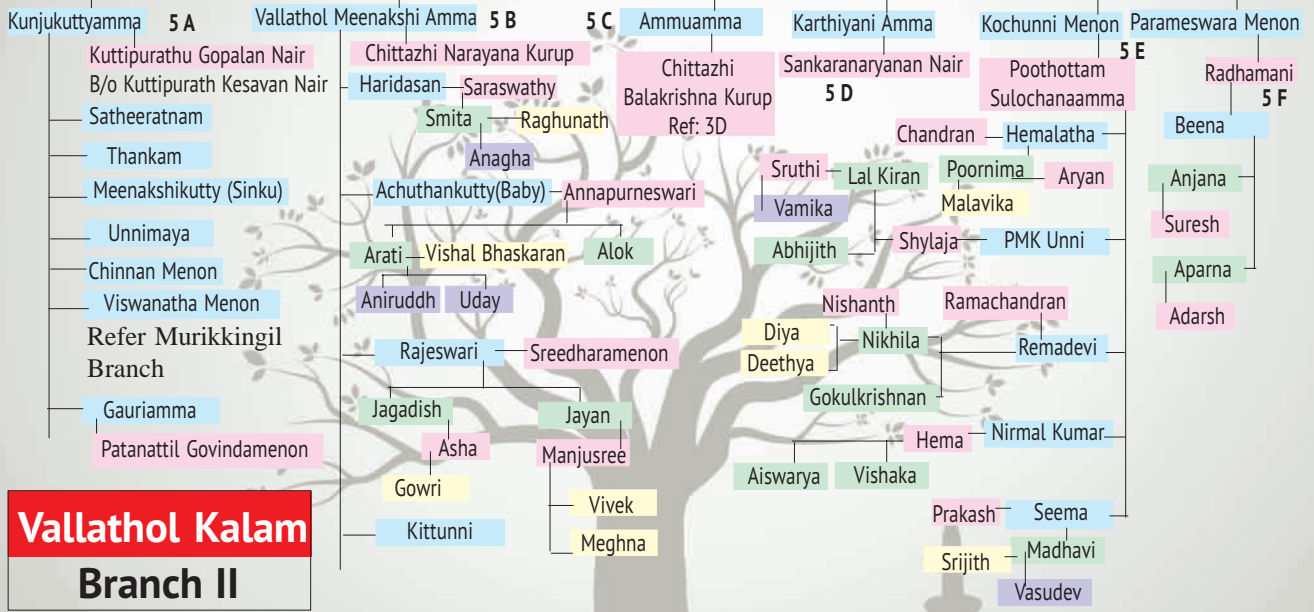

Kuttipurath Parvathi Amma

Tree No.4

Madhavikutty Amma

Pachu Elayath

Tree No.5

Vallathol Kozhiparambil Kochunni Menon (Brother of Vallathol Ukkunni Menon, Pullooni)

Kuttipurath Meenakshi Amma

Kuttipurath Ammukuttiamma